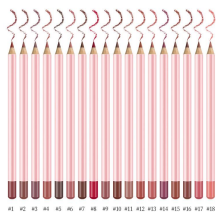

MLK-05

Matte liquid lipstick set  
 Size:11.7\*18.5cm  
 Color options:2 different colors  
 Private label:200 pcs on available color  
 Net weight:3.5ml/0.123fl.oz\*5

MLG1-26

Metallic matte liquid lipstick  
17 color options  
private label MOQ 200 pcs

MLG1-22

Color options:30 different colors  
Texture :Matte  
Private label:200pcs on available color  
Product unit weight:0.035kg

MLG1-51

Matte liquid lipstick  
10 available color options  
Texture: matte  
Private label: 100 pcs on available color  
Unit weight: 0.03kg  
Size: 2.1\*2.1\*11.5cm

## Lip liner pencil/ Lip scrub

MLL 1-02

Roll up lip liner  
Unit Weight: 0.01kg  
MOQ:200 pcs private label  
15 different colors option  
Material:Plastic

MLL1-03

Lip liner pencil  
Unit Weight: 0.01kg  
MOQ:200 pcs private label  
21 different colors option  
Material:wooden pencil

MLL 1-04

Lip liner pencil  
unit weight :0.01kg  
MOQ: 200 pcs private label  
13 color options  
Material : wooden pencil

MLL1-01

Lip liner pencil  
unit weight :0.01kg  
MOQ: 200pcs private label  
16 color options  
Material : wooden pencil